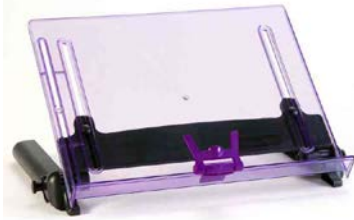

O Scapes

Organize Your Life...Your Way!
Perfect for the little things
EH 2015- \$19.97

Memo Scape

Angle and height adjustment along with dry erase markers to take notes directly on its surface

EH-2050 \$27.00

Work In Living Colors

VuRyte Adjustable Angle Document

Add a tint of color to your day.
EH-DC14 \$44.00 add color choice

Read Rite Adjustable

Adjustable Angle Document Holder
hard surface for Writing with line
guide for easier data input
EH-RR11-\$117.00 Black
EH-RR18-\$137.00Black

3M In-Line Document Holder

DH640 \$77.00

Micro Desk® Writing Platform

Dual-purpose document holder and writing
platform fits over the top of your keyboard.
Dimensions 24"W x 12"D
EH100MDR \$145.00

Intellaspace Docurite Platform

ISE Trimline Doc Holder

adjustable angle from zero to 80 degrees
Writing tablet includes a palm pad
EH-SB-9-15P-BK \$77.00

Wall Desk

Collapses virtually flat against the wall
(1 1/2" off wall)
EH-300N \$177.00