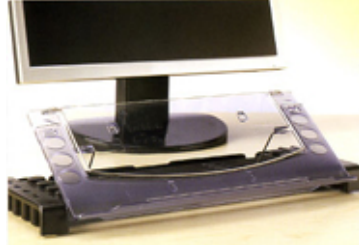

O Scapes

Organize Your Life...Your Way!
Perfect for the little things
EH 2015- \$19.97

Memo Scape

Angle and height adjustment along with dry erase markers to take notes directly on its surface

EH-2050 \$27.00

Work In Living Colors

VuRyte Adjustable Angle Document

Add a tint of color to your day.
EH-DC14 \$44.00 add color choice

Read Rite Adjustable

Adjustable Angle Document Holder
hard surface for Writing with line
guide for easier data input
EH-RR11-\$117.00 Black
EH-RR18-\$137.00Black

3M In-Line Document Holder

DH640 \$77.00

Micro Desk® Writing Platform

Dual-purpose document holder and writing
platform fits over the top of your keyboard.
Dimensions 24"W x 12"D
EH100MDR \$145.00

Intellaspace Docurite Platform